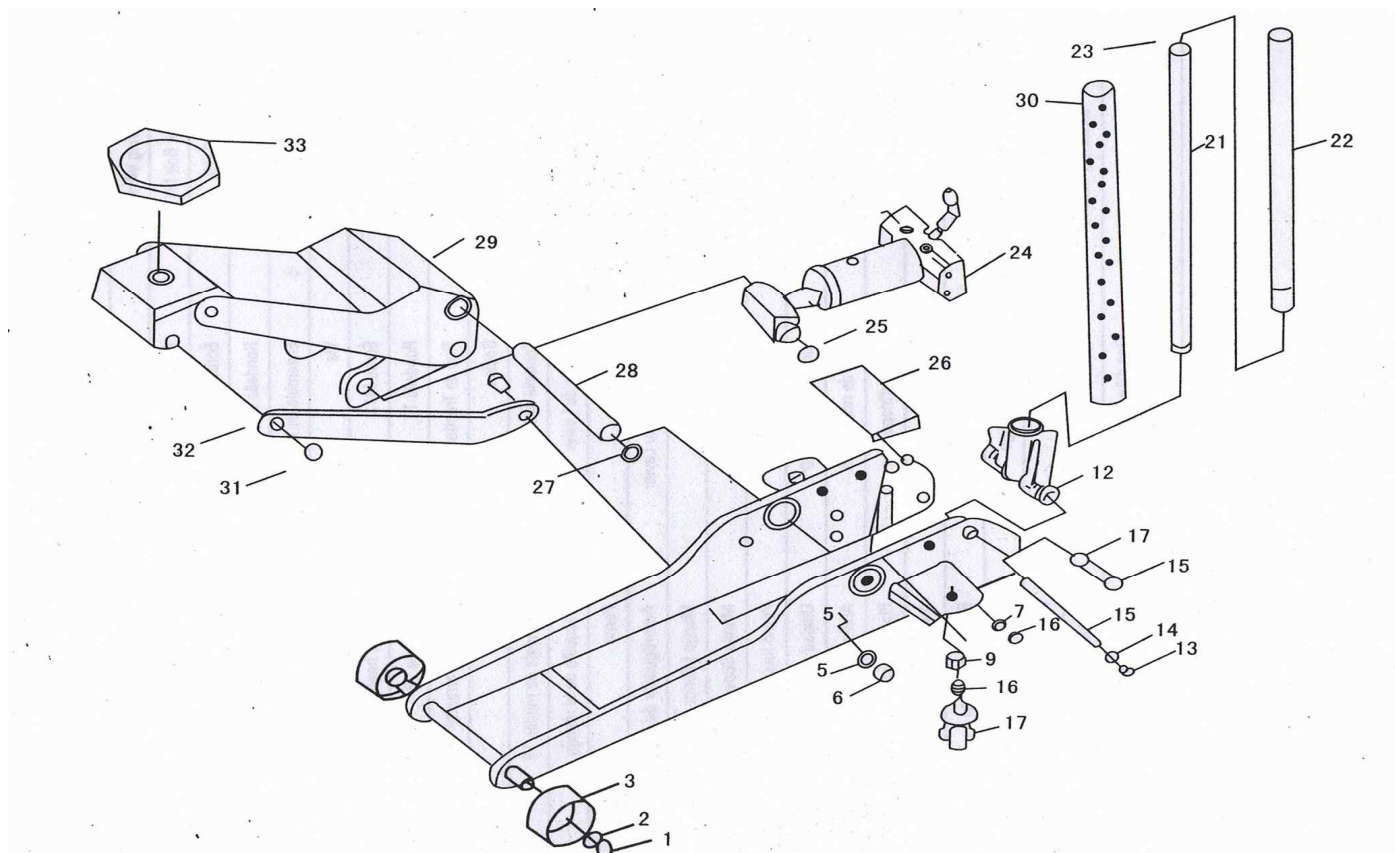

- Onderdelen -
 - Spare parts -
 - Pièces de rechange -
 - Ersatzteile -

Y420225

Pos.	Art.no.	Description	Pos.	Art.no.	Description
1	Y420225-1	retaining ring	26	Y420225-26	inspection plate
2	Y420225-2	washer 20	27	Y420225-27	retaining ring 30
3	Y420225-3	wheel	28	Y420225-28	shaft arm
4	Y420225-4	side plate assembly	29	Y420225-29	lift arm assembly
5	Y420225-5	washer 16	30	Y420225-30	bolt
6	Y420225-6	hex nut M16	31	Y420225-31	retaining ring 18
7	Y420225-7	spring washer 12	32	Y420225-32	long linkage
8	Y420225-8	hex bolt M12x20	33	Y420225-33	saddle
9	Y420225-9	nut M18			
10	Y420225-10	spring washer 18			
11	Y420225-11	caster assembly			
12	Y420225-12	screws			
13	Y420225-13	hex nut M12			
14	Y420225-14	washer 12			
15	Y420225-15	pull rod			
16	Y420225-16	bolt			
17	Y420225-17	spring washer 18			
18	Y420225-18	handle socket			
19	Y420225-19	bolt			
20	Y420225-20	handle bumper			
21	Y420225-21	handle lower			
22	Y420225-22	handle upper			
23	Y420225-23	hex bolt M6x35			
24	Y420225-24	power unit assy	PURK	Y420225-PURK	Power unit repair kit
25	Y420225-25	retaining ring 30	RK	Y420225-RK	repair kit